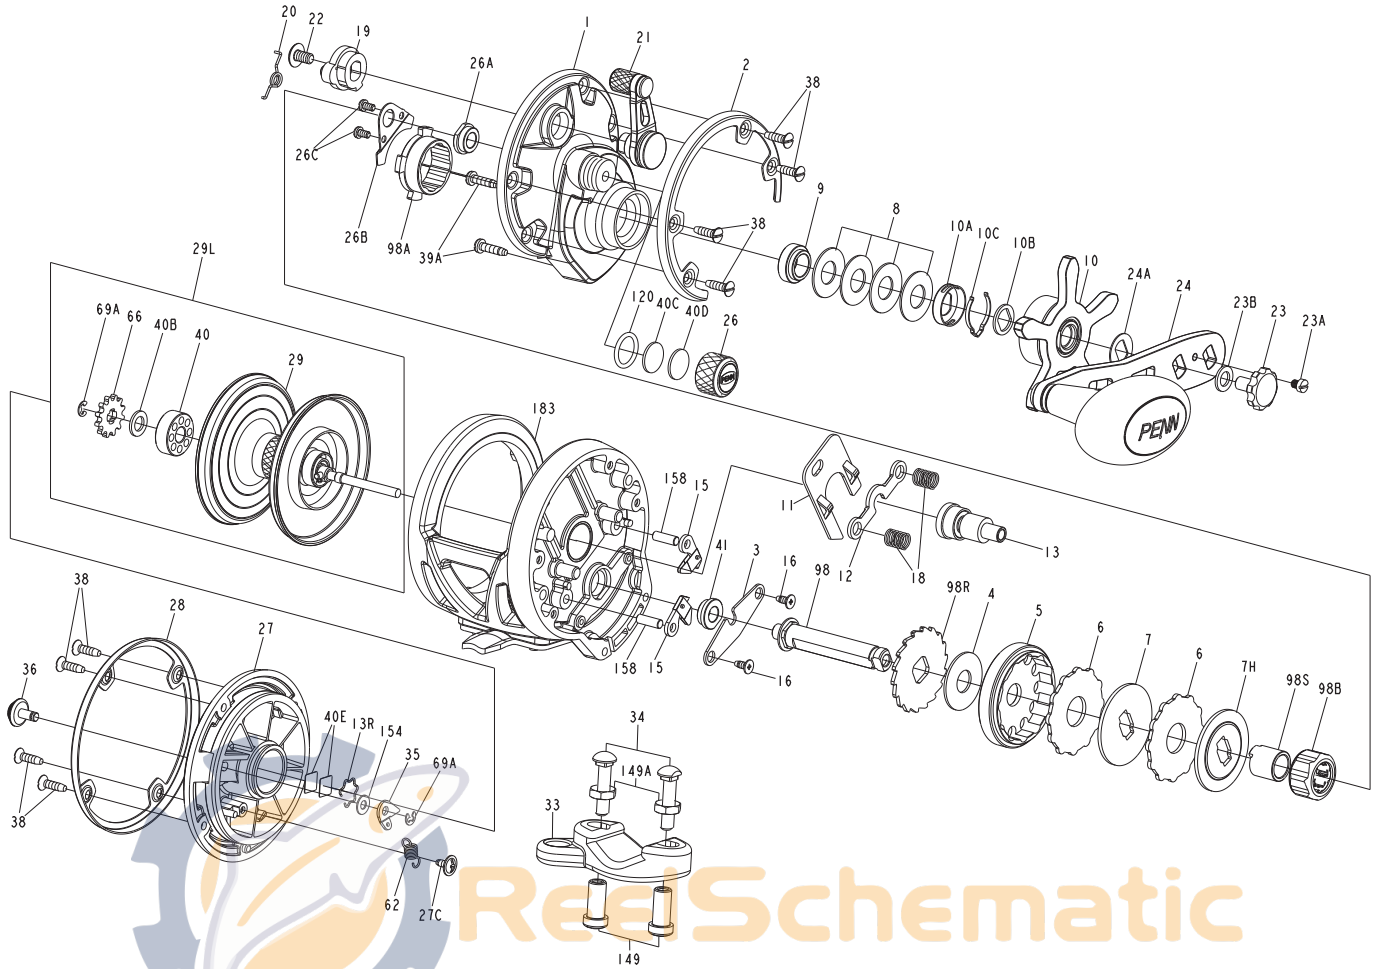

PARTS LIST FOR WAR20N and WAR30
REEL ASM. Nos. 1366200(WAR20N)&1366201(WAR30)

KEY NO.	PART NO.	PENN STYLE NO.	DESCRIPTION	KEY NO.	PART NO.	PENN STYLE NO.	DESCRIPTION
1	1383108	1-WAR20N	Right Side Plate Assembly(20N)	27	1383111	27-WAR20N	Left Side Plate(20N)
1	1383109	1-WAR30	Right Side Plate Assembly(30)	27	1383112	27-WAR30	Left Side Plate(30)
2	1383110	2-WAR20N	Right Side Ring	27C	1384185	27C-WAR20N	Screw
3	1384179	3-WAR15LW	Bridge	28	1383114	28-WAR20N	Left Side Ring
4	1382976	4-WAR15LW	Drag Washer	29	1383115	29-WAR20N	Spool (20N)
5	1382977	5-WAR15LW	Main Gear	29	1383116	29-WAR30	Spool (30)
6	1382978	6-WAR15LW	Tabbed Drag Washer(2 req)	29L	1383117	29L-WAR20N	Spool Assembly(20N)
7	1382999	7-WAR15LW	Keyed Metal Drag Washer	29L	1383118	29L-WAR30	Spool Assembly(30)
7H	1383000	7H-WAR15LW	Heavy Metal Drag Washer	33	1182754	33-113	Rod Clamp
8	1383001	8-WAR15LW	Spring Washer (4 req)	34	1182788	34-045	Screw (2 req)
9	1384180	9-WAR15LW	Spacing Sleeve	35	1383037	35-WAR15LW	Click Tongue
10	1383002	10-WAR15LW	Star Drag	36	1383038	36-WAR15LW	Click Button
10A	1383003	10A-WAR15LW	Star Click Retainer	38	1383039	38-WAR15LW	Screw (8 req)
10B	1383004	10B-WAR15LW	Star Click Washer	39A	1383041	39A-WAR15LW	Screw (2 req)
10C	1383005	10C-WAR15LW	Star Click Spring	40	1383042	40-WAR15LW	Ball Bearing
11	1383104	11-WAR30LW	Eccentric Jack	40B	1383044	40B-WAR15LW	Felt Washer
12	1383007	12-WAR15LW	Pinion Yoke	40C	1383045	40C-WAR15LW	Washer, Acetal Thrust
13	1383008	13-WAR15LW	Pinion	40D	1383046	40D-WAR15LW	Washer, Rubber Thrust
13R	1384184	13R-WAR20N	Retainer Ring	40E	1383047	40E-WAR15LW	Thrust Washer (2req)
15	1383009	15-WAR15LW	Anti Reverse Dog(2 req)	41	1383048	41-WAR15LW	Bushing
16	1383010	16-WAR15LW	Screw (2 req)	62	1383061	62-WAR15LW	Spring
18	1383011	18-WAR15LW	Pinion Yoke Spring (2 req)	66	1383290	66-WAR30LW	Click Ratchet
19	1383012	19-WAR15LW	Eccentric	69A	1383066	69A-WAR15LW	Retainer Ring (2 req)
20	1383013	20-WAR15LW	Eccentric Spring	98	1383119	98-WAR20N	Main Gear Shaft
21	1383106	21-WAR30LW	Eccentric Lever	98A	1383068	98A-WAR15LW	Clutch Housing
22	1383015	22-WAR15LW	Eccentric Screw	98B	1384182	98B-WAR15LW	Clutch
23	1383016	23-WAR15LW	Handle Assembly Screw	98R	1383069	98R-WAR15LW	Anti Reverse Ratchet
23A	1383017	23A-WAR15LW	Handle Lock Screw	98S	1383070	98S-WAR15LW	Clutch Sleeve
23B	1383018	23B-WAR15LW	Handle Screw Washer	120	1383071	120-WAR15LW	O-Ring
24	1383019	24-WAR15LW	Handle Assembly	149	1184702	149-045	Rod Clamp Nut (2 req)
24A	1383020	24A-WAR15LW	Handle Thrust Washer	149A	1184706	149-200	Hex Nut (2 req)
26	1383021	26-WAR15LW	Spool Tension Control Cap	154	1383077	154-WAR15LW	Click Button Washer
26A	1383022	26A-WAR15LW	Bushing	158	1383078	158-WAR15LW	Dog Pin(2req)
26B	1383023	26B-WAR15LW	Clutch Retainer	183	1383120	183-WAR20N	Frame Assembly(20N)
26C	1383024	26C-WAR15LW	Screw(2req)	183	1383121	183-WAR30	Frame Assembly(30)